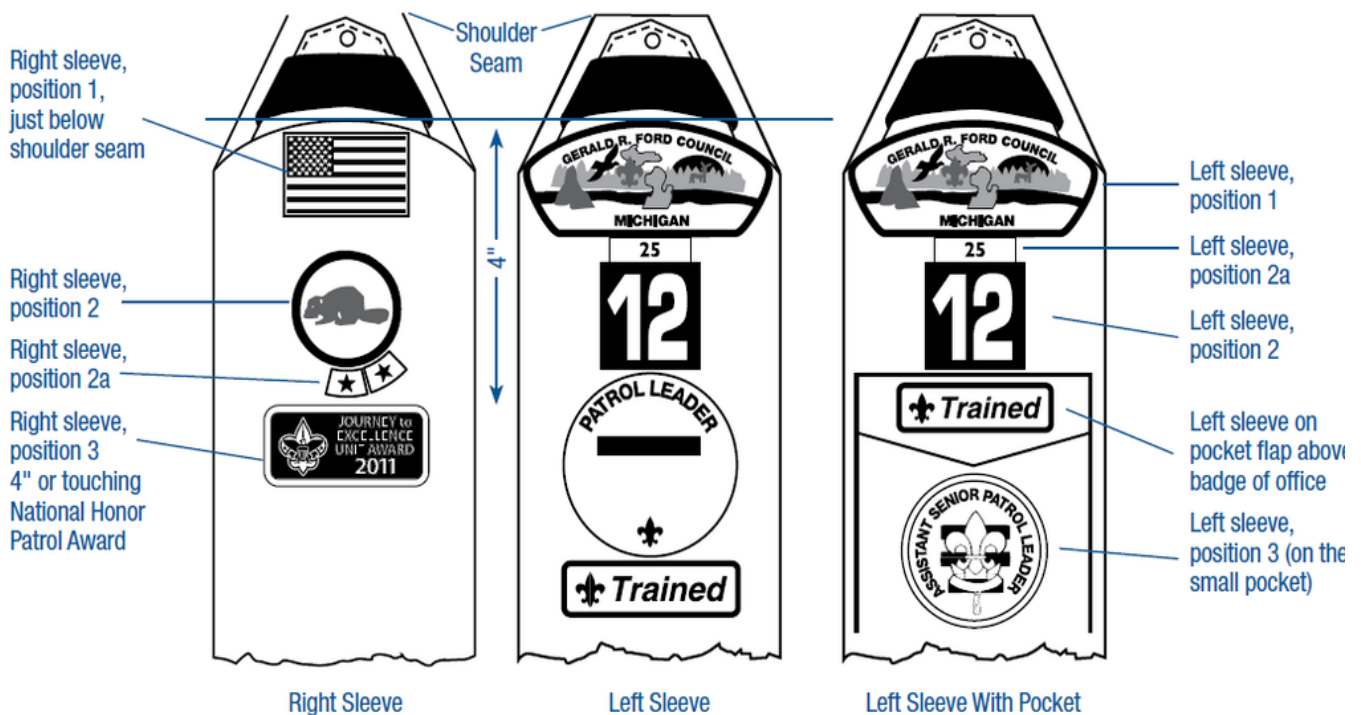

BOY SCOUT INSIGNIA

SHOULDER EPAULETS AND LOOPS

For your New Uniform, Troop 185 will provide New Scouts with:

- Mayflower Council Patch
- Troop 185 Numbers
- A Patrol Patch
- Shoulder Epaulets
- Leadership Patch (when earned)
- Neckerchief & Slide

Troop 185 wears short sleeve Scout Shirts.

We suggest you purchase a shirt that is a little larger in size so your Scout has room to grow into it.

For a small fee, the Scout Shop will sew on your patches. Sewn on patches will last much longer than patch magic.